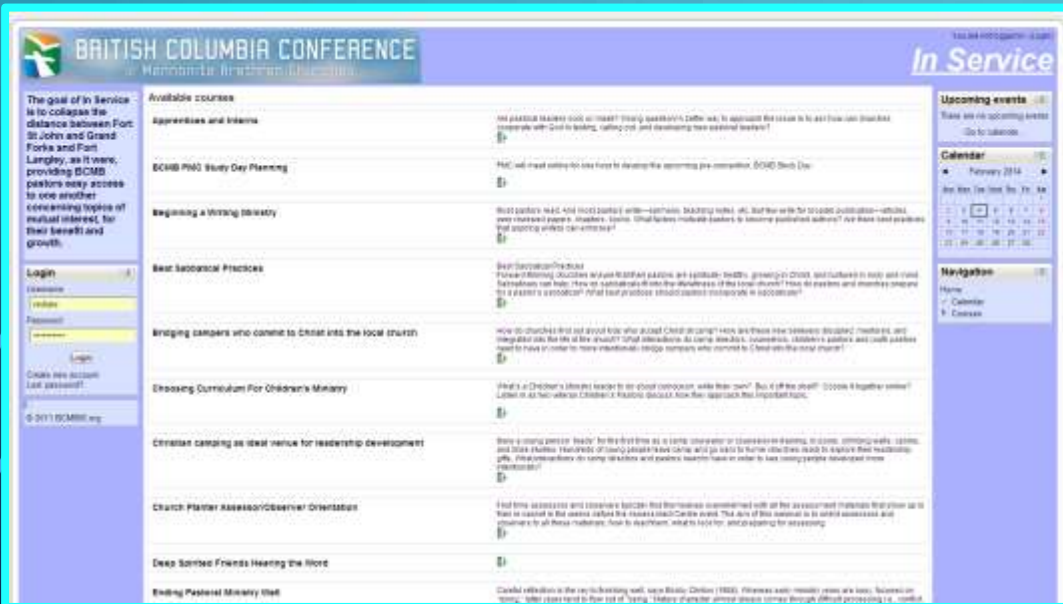

2. Grant of Copyright License.

Subject to the terms and conditions of this License, each Contributor hereby grants to You a perpetual, worldwide, non-exclusive, no-charge, royalty-free, irrevocable copyright license to reproduce, prepare Derivative Works of, publicly display, publicly perform, sublicense, and distribute the Work and such Derivative Works in Source or Object form. (red5.org)

Bandwidth = number of simultaneous connections x encoded stream size.