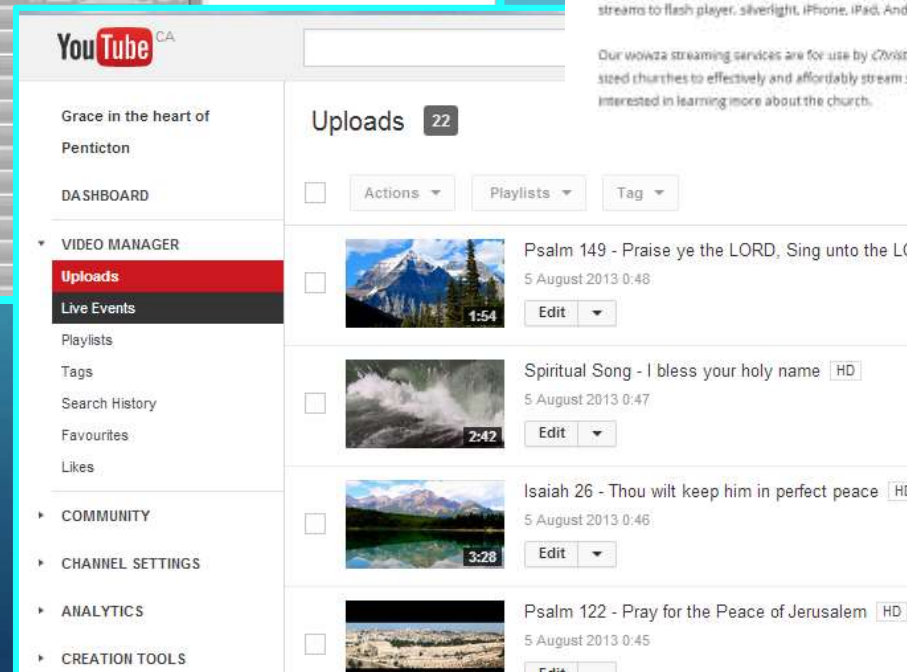

Commercial Products available for live streaming.

1. Stream Provider

1. Youtube.com for non-profits is relatively new program and very promising. Streams Live and records for later.
2. Livestream.com – free and commercial free on basic limited account.
3. Ustream.com, justin.tv... plenty to choose from.
4. Mediaserve.com – pay as you go streams.