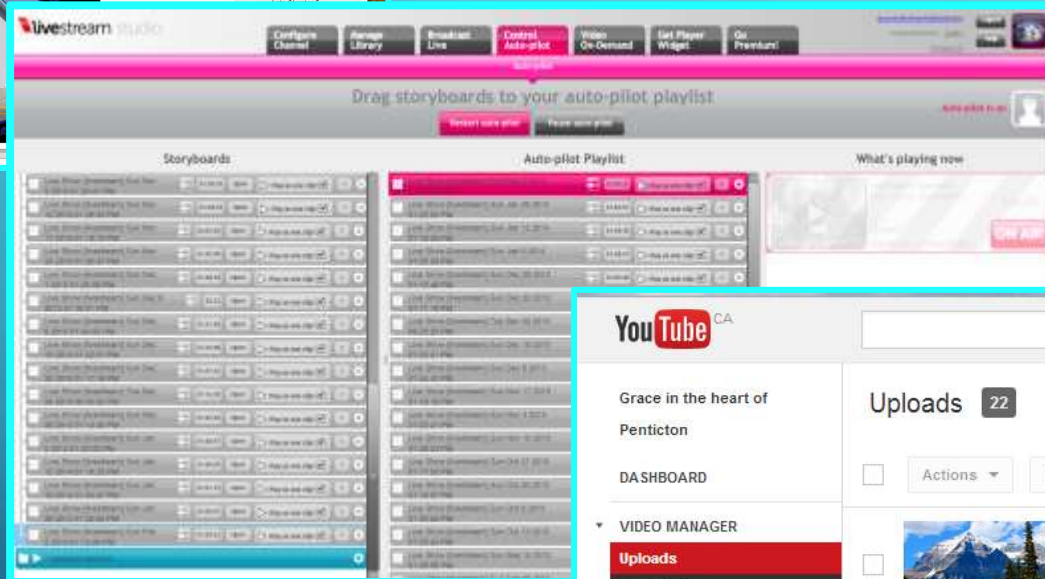

Bandwidth = number of simultaneous connections x encoded stream size.

Commercial Products available for live streaming.

1. Stream Provider

- Youtube.com for non-profits is relatively new program and very promising. Streams Live and records for later.
- Livestream.com – free and commercial free on basic limited account.
- Ustream.com, justin.tv... plenty to choose from.
- Mediaserve.com – pay as you go streams.