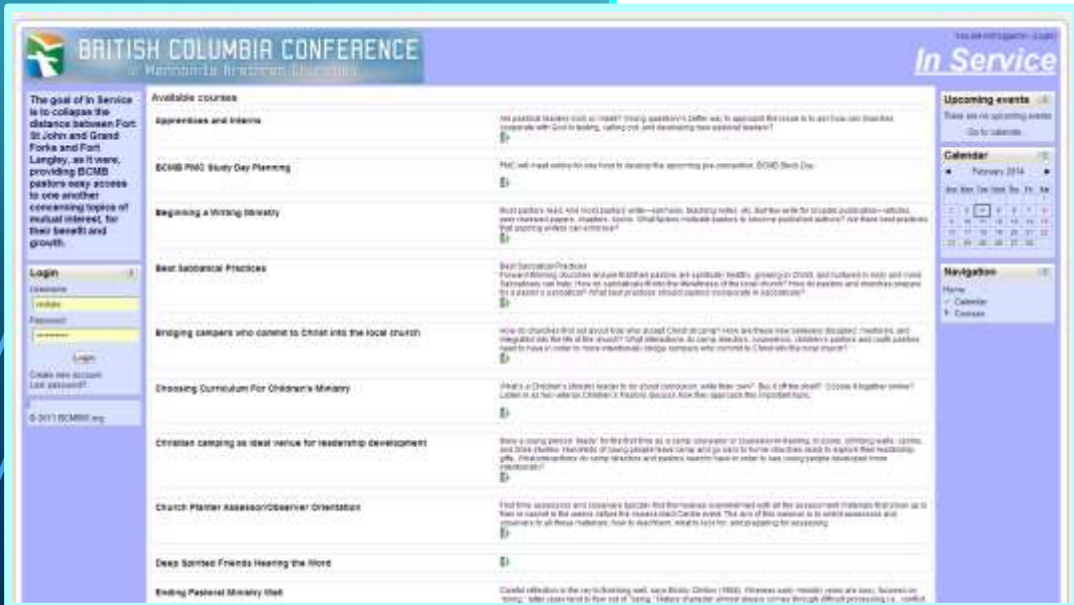

Open Source License

GNU Lesser General Public License

The components developed by the BigBlueButton project are available under the GNU Lesser General Public License. BigBlueButton incorporates the red5phone project, which is developed under the GPL license.

This means that you are free to integrate BigBlueButton within your educational or commercial applications, whether you distribute the applications or run them on a hosted environment, as long as you adhere to the terms of the LGPL license and, if you use red5phone, the GPL license.

BigBlueButton and the BigBlueButton logo are trademarks of BigBlueButton Inc. Most companies that embed BigBlueButton into their commercial products do so by removing external references to BigBlueButton. If you intend to sell a product or service based on BigBlueButton, such as modifying the source code and embedding it in your commercial application for resale to end-users, and wish to still refer to it as BigBlueButton, then you must follow our Trademark Guidelines. The LGPL license is for the source code, not the trademark.

BigBlueButton is the product of many dedicated people who believe in an open sharing system. The goal of this project is to offer you an open sharing system. If you share this philosophy and like the BigBlueButton community, the more you get back.