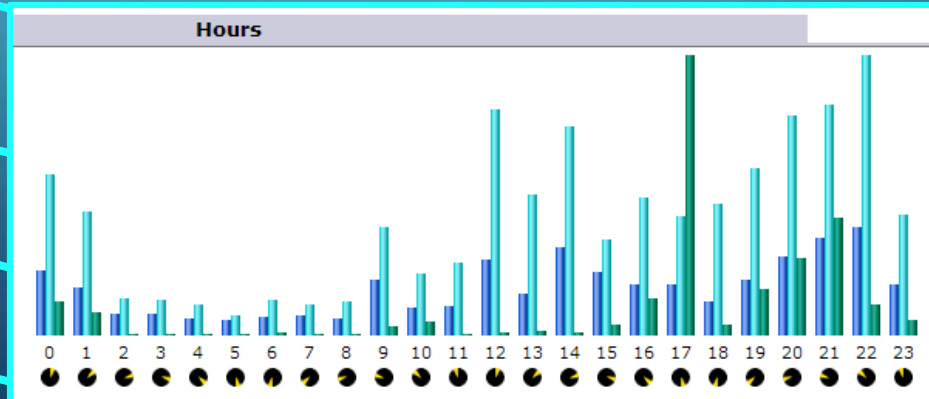

Countries		
	Canada	ca
	United States	us
	Russian Federation	ru
	France	fr
	Turkey	tr
	Kenya	ke
	Germany	de
	China	cn
	Morocco	ma
	Netherlands	nl
	Japan	jp
	South Africa	za
	Great Britain	gb
	Australia	au
	Romania	ro
	Sweden	se
	Indonesia	id
	Austria	at
	Poland	pl
	European country	eu
	Estonia	ee
	Brazil	br
	Ukraine	ua
	India	in
	Singapore	sg
	Italy	it
	New Zealand	nz
	Saudi Arabia	sa
	Lithuania	lt
	South Korea	kr
	Taiwan	tw
	Czech Republic	cz
	Hungary	hu
	Ivory Coast (Cote D'Ivoire)	ci
	Pakistan	pk
	Unknown	zz
	United Arab Emirates	ae
	Latvia	lv
	Iran	ir
	Vietnam	vn
	Bulgaria	bg
	Sri Lanka	lk
	Others